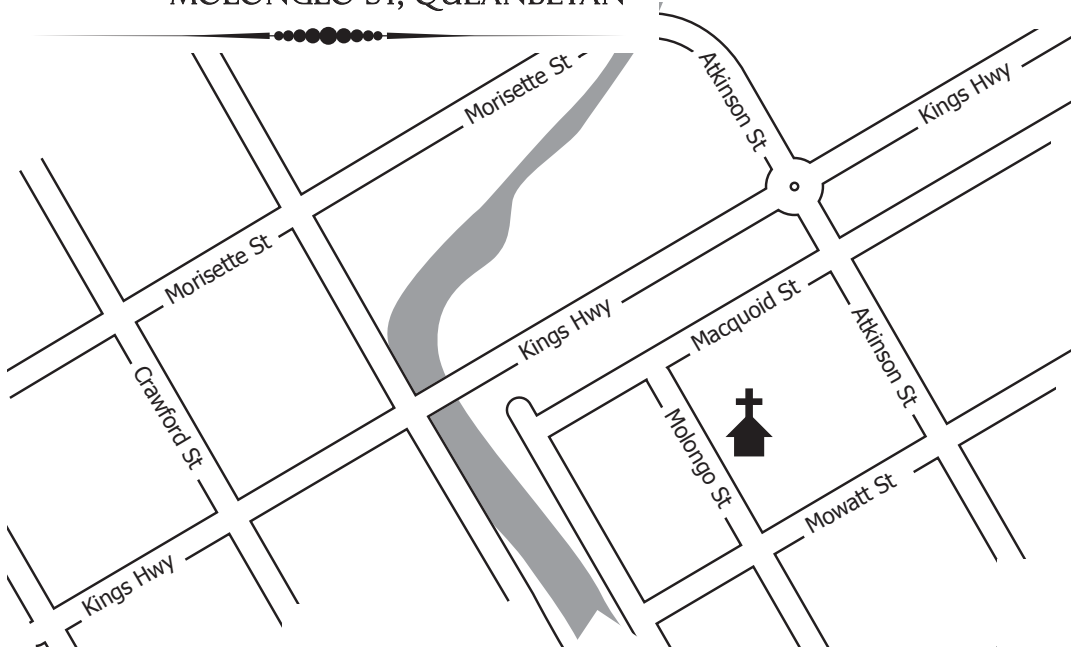

MAPS &

• DIRECTIONS •

3.30pm ST GREGORY'S CHURCH
MOLONGLO ST, QUEANBEYAN

6.00pm THE COMMONWEALTH CLUB
FORSTER CRES, YARRALUMLA, CANBERRA

SEE YOU THERE

• [Giulia & John-Henry] •

SATURDAY
30th April 2011