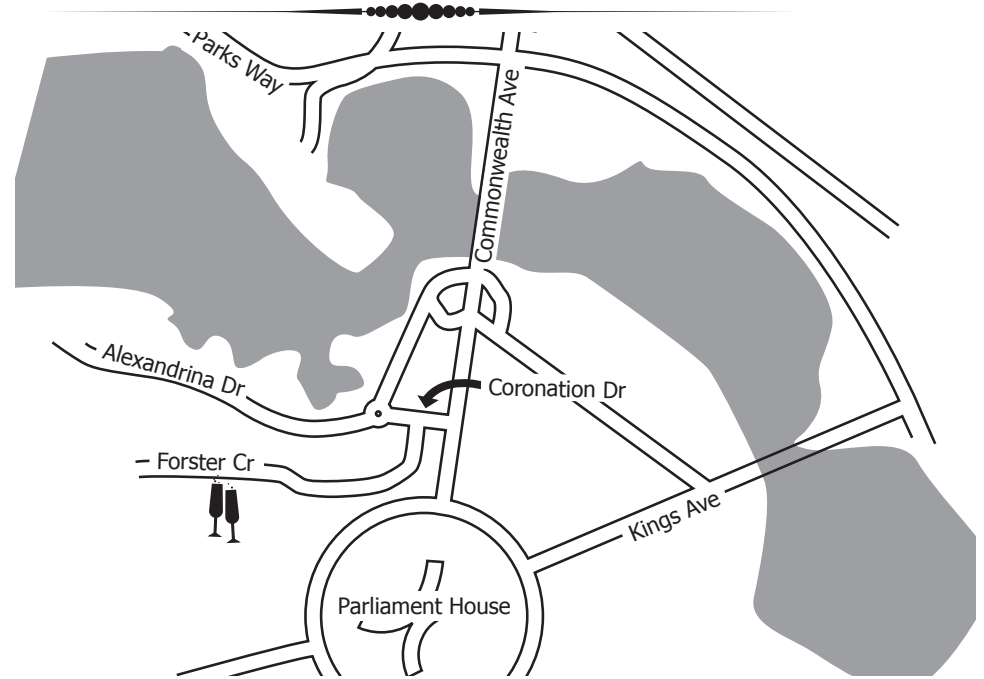

MAPS &

• DIRECTIONS •

3.30pm ST GREGORY'S CHURCH
MOLONGLO ST, QUEANBEYAN

6.00pm THE COMMONWEALTH CLUB
FORSTER CRES, YARRALUMLA, CANBERRA

SEE YOU THERE

• [Giulia & John-Henry] •

SATURDAY
30th April 2011